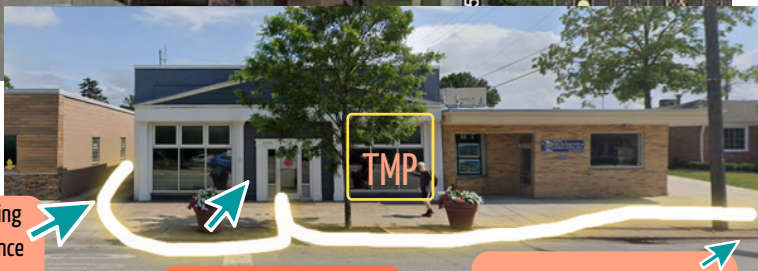

Parking & Entrance Map

The Movement Project School of Dance
21547 Lorain Road, Fairview Park, Ohio 44126

PARKING

Free parking is available in the Giant Eagle parking lot. The light orange boxes on the parking map indicate those dedicated areas. (Please note that the parking lot located behind our building is for TMP staff only. Please do not park here. If you would like to pull in to just drop off/pick up you may do so, but note that the lot may be full. Please do not park at wait here, just pull up and unload. Thank you.)

WALKING DIRECTIONS TO TMP STUDIO FROM PARKING LOT

- Park closer to Lorain Road in the Giant Eagle parking lot, follow the YELLOW GLOW LINE along Lorain Road to TMP.

ENTRANCE

- **TMP FRONT DOOR:** ★ This entrance is for parents who are dropping off students and are not coming in.
- **TMP BACK DOOR (main entrance):** ★ This is the main entrance for students and for parents who plan to stay during their child's class. To access the back door, walk past the front entrance and take a right up the alley. We are the 2nd door in the rear.