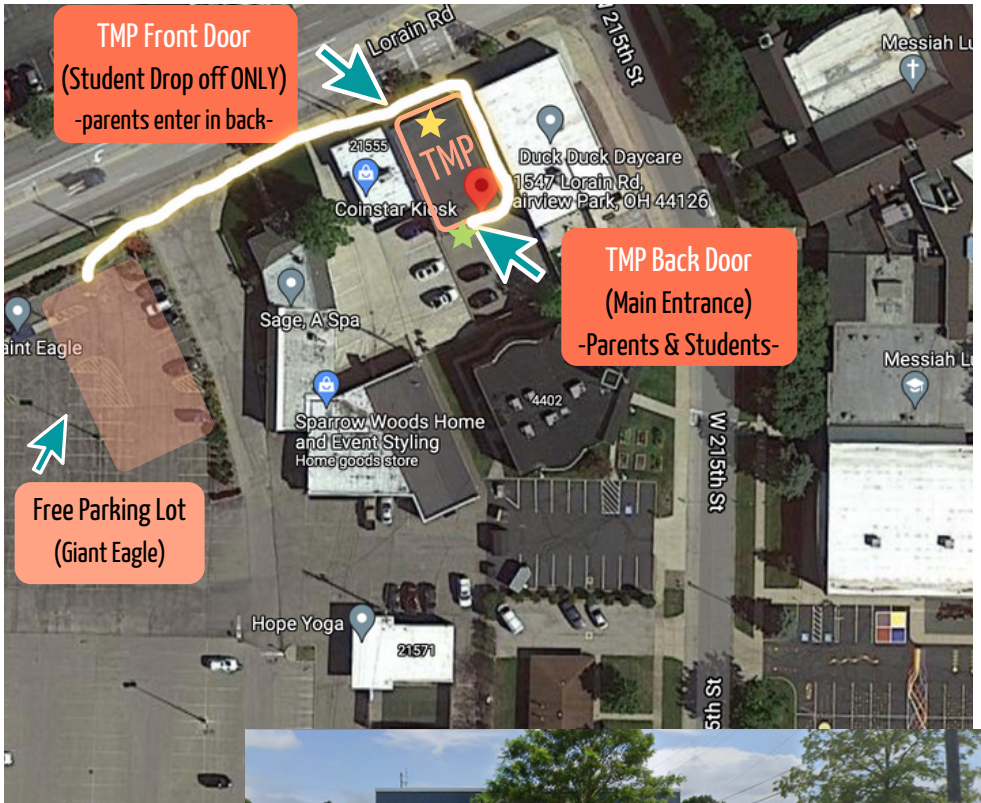

Parking & Entrance Map

The Movement Project School of Dance
21547 Lorain Road, Fairview Park, Ohio 44126

PARKING

Free parking is available in the Giant Eagle parking lot. The light orange boxes on the parking map indicate those dedicated areas. (Please note that the parking lot located behind our building is for TMP staff only. Please do not park here. If you would like to pull in to just drop off/pick up you may do so, but note that the lot may be full. Please do not park at wait here, just pull up and unload. Thank you.)

WALKING DIRECTIONS TO TMP STUDIO FROM PARKING LOT

- Park closer to Lorain Road in the Giant Eagle parking lot, follow the YELLOW GLOW LINE along Lorain Road to TMP.

ENTRANCE

- **TMP FRONT DOOR:** ★ This entrance is for parents who are dropping off students and are not coming in.
- **TMP BACK DOOR (main entrance):** ★ This is the main entrance for students and for parents who plan to stay during their child's class. To access the back door, walk past the front entrance and take a right up the alley. We are the 2nd door in the rear.

***PICKUP - ALL PARENTS MUST PICK UP STUDENTS FROM THE BACK DOOR/MAIN ENTRANCE**